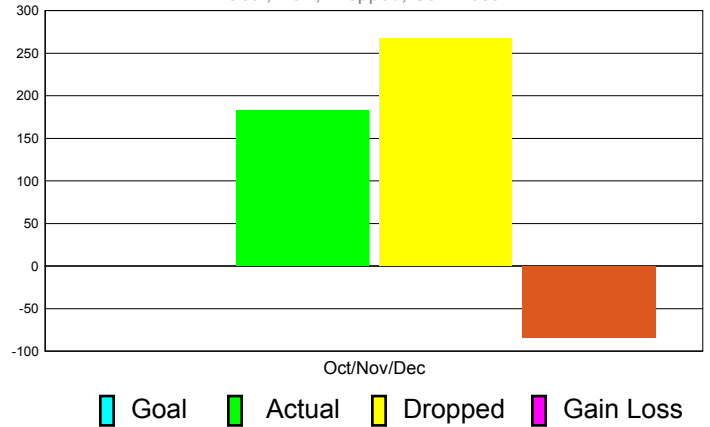

### YTD Status Quo Clubs 2010-2011

Status Quo Clubs Compared to Status Quo Members

## MEMBERSHIP

**Membership Results**  
2011-2012

**Membership**  
2010-2011

Month	Net Memb Goal	Actual New Memb	Actual Dropped Memb	Gain/Loss of Memb	Gain/ Loss of Memb
Oct/Nov/Dec	0	183	267	-84	-52
<b>Totals</b>	<b>0</b>	<b>183</b>	<b>267</b>	<b>-84</b>	<b>-52</b>

### Membership Results 2011-2012

Goal, New, Dropped, Gain/Loss