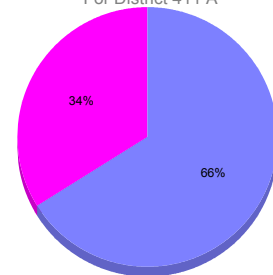

Gender Comparison 2010-2011

For District 411 A

Oct/Nov/Dec

■ Male   ■ Female